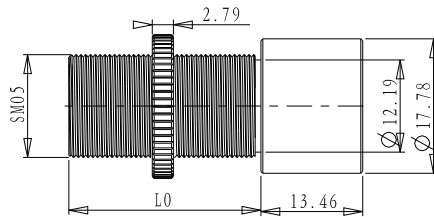

截面 A-A

ITEM	L0
V05	12.7
V10	25.4

DRAWING PROJECTION		YiiZeeLABS	
DATE	04/16/2025		
For reference only — not intended for manufacturing.			
		MATERIAL #	REV
		COPYRIGHT © YiiZeeLABS	A
		VALUE IN PARENTHESIS ARE CALCULATED AND MAY CONTAIN ROUND OFF ERRORS	APPROX WEIGHT kg