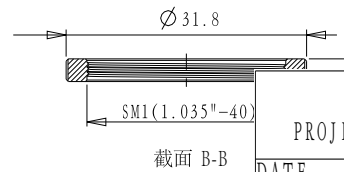

型号	L0
CSM1-112	12mm
CSM1-124	24mm
CSM1-148	48mm

DRAWING
PROJECTION $\oplus \rightarrow$

DATE
04/16/2025

YiiZeeLABS

For reference only — not intended for manufacturing.

MATERIAL #

REV

COPYRIGHT © YiiZeeLABS

A

VALUSE IN PARENTHESIS ARE CALCULATED
AND MAY CONTAIN ROUND OFF ERRORS

APPROX
WEIGHT

kg