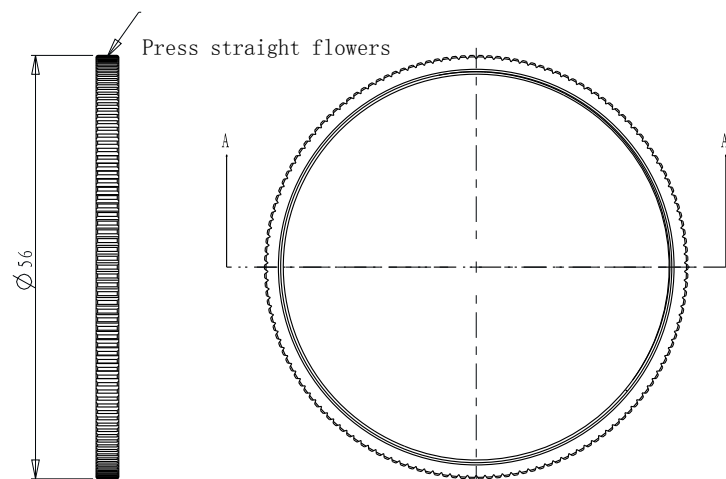

ITEM	L0
L1	8mm
L2	16mm
L3	24mm

DRAWING PROJECTION		YiiZeeLABS	
DATE	04/16/2025		
For reference only — not intended for manufacturing.			
		MATERIAL #	REV
		COPYRIGHT © YiiZeeLABS	A
VALUE IN PARENTHESIS ARE CALCULATED AND MAY CONTAIN ROUND OFF ERRORS		APPROX WEIGHT	kg