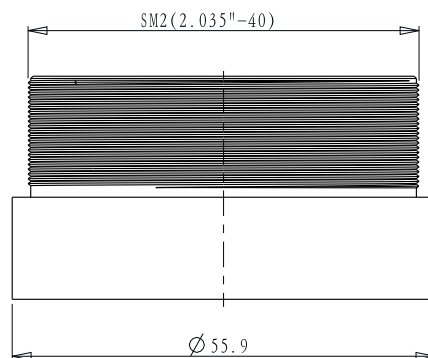

ITEM	L0
L1	8mm
L2	16mm
L3	24mm

DRAWING PROJECTION		YiiZeeLABS	
DATE	04/16/2025		
For reference only — not intended for manufacturing.			
		MATERIAL #	REV
		COPYRIGHT © YiiZeeLABS	A
VALUE IN PARENTHESIS ARE CALCULATED AND MAY CONTAIN ROUND OFF ERRORS		APPROX WEIGHT	kg