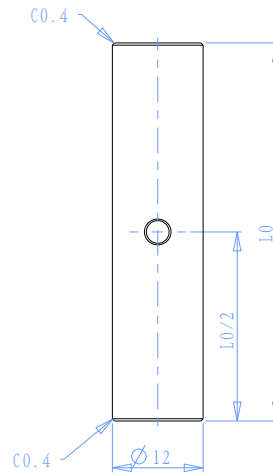

截面 A-A

型号	L0	H0	H1
PCA3-S1	30mm	7mm	7mm
PCA4-S1	40mm	8mm	8mm
PCA5-S1	50mm	10mm	10mm
PCA6-S1	60mm	10mm	10mm
PCA8-S1	80mm	12mm	12mm
PCA10-S1	100mm	12mm	12mm

DRAWING PROJECTION		<h1>YiiZeeLABS</h1>	
DATE	04/16/2025		
For reference only — not intended for manufacturing.			
		MATERIAL #	REV
COPYRIGHT © YiiZeeLABS			A
VALUE IN PARENTHESIS ARE CALCULATED AND MAY CONTAIN ROUND OFF ERRORS		APPROX WEIGHT	kg