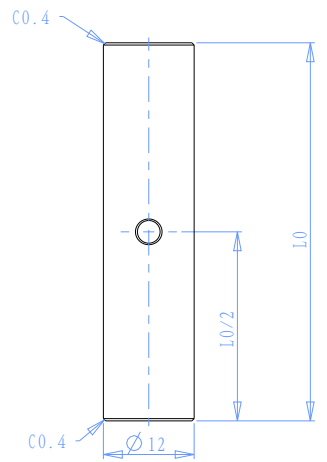

截面 A-A

型号	L0	H0
PCA2-S2	20mm	7mm
PCA3-S2	30mm	7mm
PCA4-S2	40mm	9mm
PCA5-S2	50mm	10mm
PCA6-S2	60mm	10mm
PCA8-S2	80mm	12mm
PCA10-S2	100mm	12mm

DRAWING PROJECTION		<h1>YiiZeeLABS</h1>	
DATE	04/16/2025		
For reference only — not intended for manufacturing.			
		MATERIAL #	REV
COPYRIGHT © YiiZeeLABS			A
VALUSE IN PARENTHESIS ARE CALCULATED AND MAY CONTAIN ROUND OFF ERRORS		APPROX WEIGHT	kg