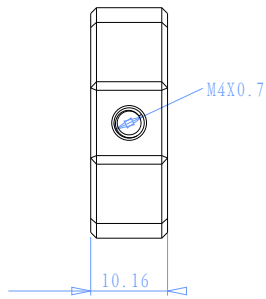

CSK3

SM-R1_A1

DRAWING PROJECTION		YiiZeeLABS	
DATE	04/16/2025		
For reference only — not intended for manufacturing.			
		MATERIAL #	REV
COPYRIGHT ©		YiiZeeLABS	A
VALUSE IN PARENTHESIS ARE CALCULATED AND MAY CONTAIN ROUND OFF ERRORS		APPROX WEIGHT	kg