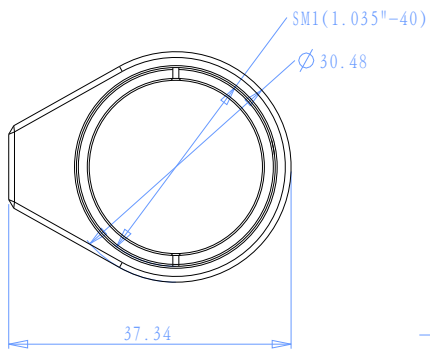

CSK3

SM-R1_A1

DRAWING PROJECTION		YiiZeeLABS	
DATE	04/16/2025		
For reference only — not intended for manufacturing.			
		MATERIAL #	REV
COPYRIGHT ©		YiiZeeLABS	A
VALUSE IN PARENTHESIS ARE CALCULATED AND MAY CONTAIN ROUND OFF ERRORS		APPROX WEIGHT	kg